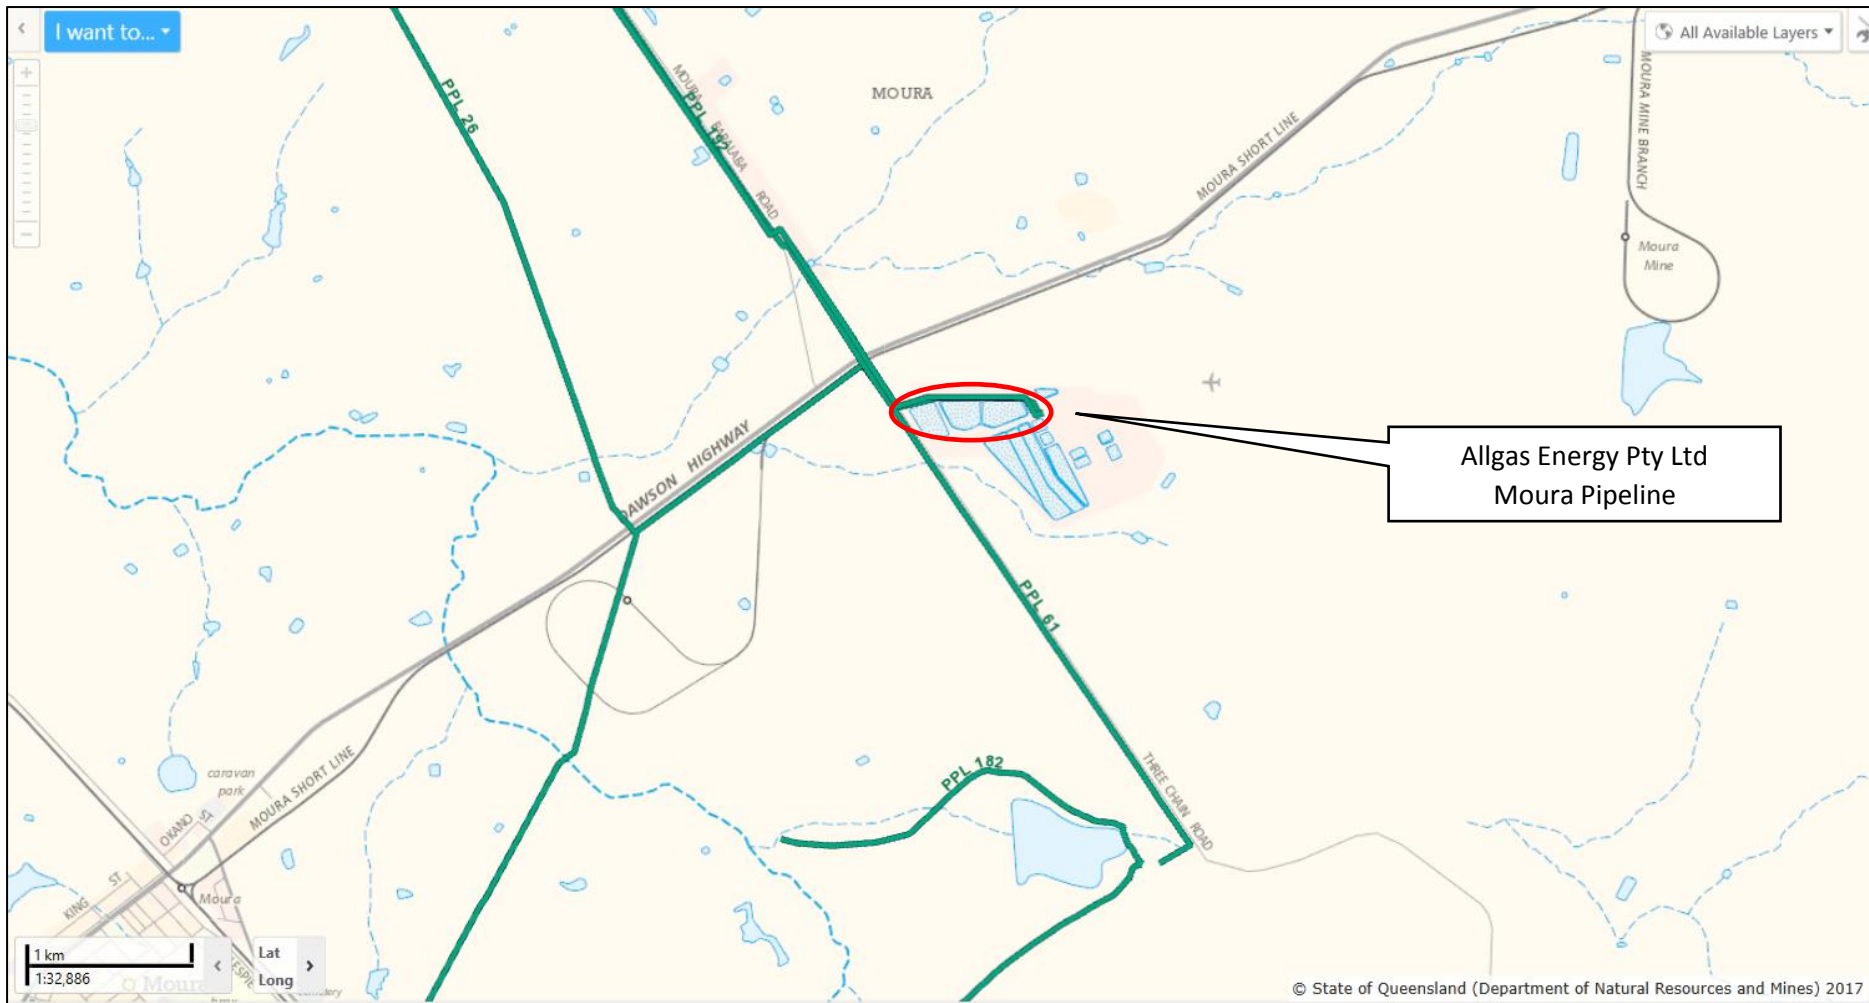

The Allgas Energy Moura Pipeline is a 1 km pipeline taking gas from the WestSide Corporation Ltd-owned Meridien Pipeline (Qld PPL 26) and delivering it to the Queensland Nitrates Pty Ltd facility at Three Chain Road, Moura, Queensland.

Allgas Energy Pty Ltd
Moura Pipeline

ALLGAS - MOURA PIPELINE

- Gate Station
- Transmission CL900
- Transmission CL600
- Transmission CL300

Date: 7/05/2017

User Name: aleeva

All information in the map is copyright and is not to be used or replicated without permission of APA Group. GIS Map Ref. 1733