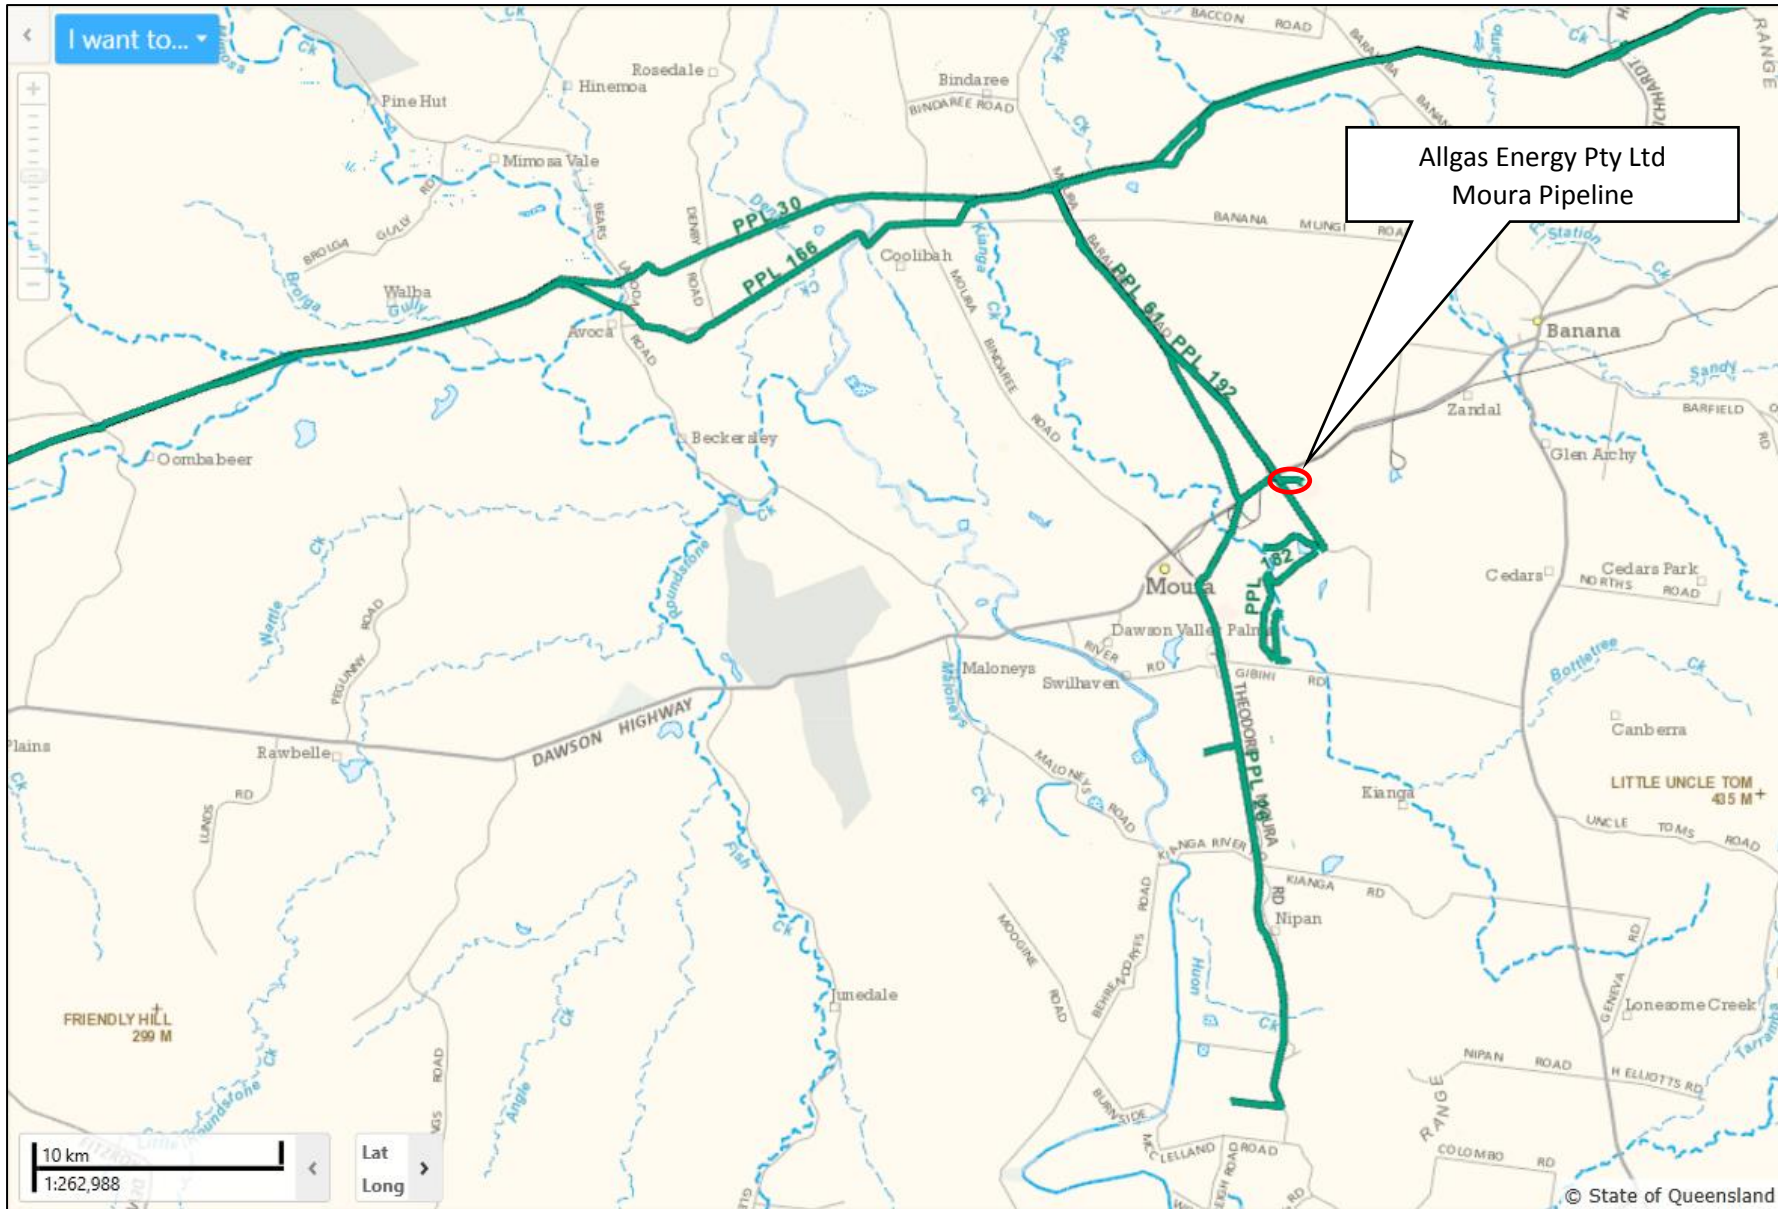

The Allgas Energy Moura Pipeline is a 1 km pipeline taking gas from the WestSide Corporation Ltd-owned Meridien Pipeline (Qld PPL 26) and delivering it to the Queensland Nitrates Pty Ltd facility at Three Chain Road, Moura, Queensland.

Allgas Energy Pty Ltd
Moura Pipeline

ALLGAS - MOURA PIPELINE

- Gate Station
- Transmission CL900
- Transmission CL600
- Transmission CL300

Date: 7/05/2017

User Name: aleeva

All information in the map is copyright and is not to be used or replicated without permission of APA Group. GIS Map Ref. 1733