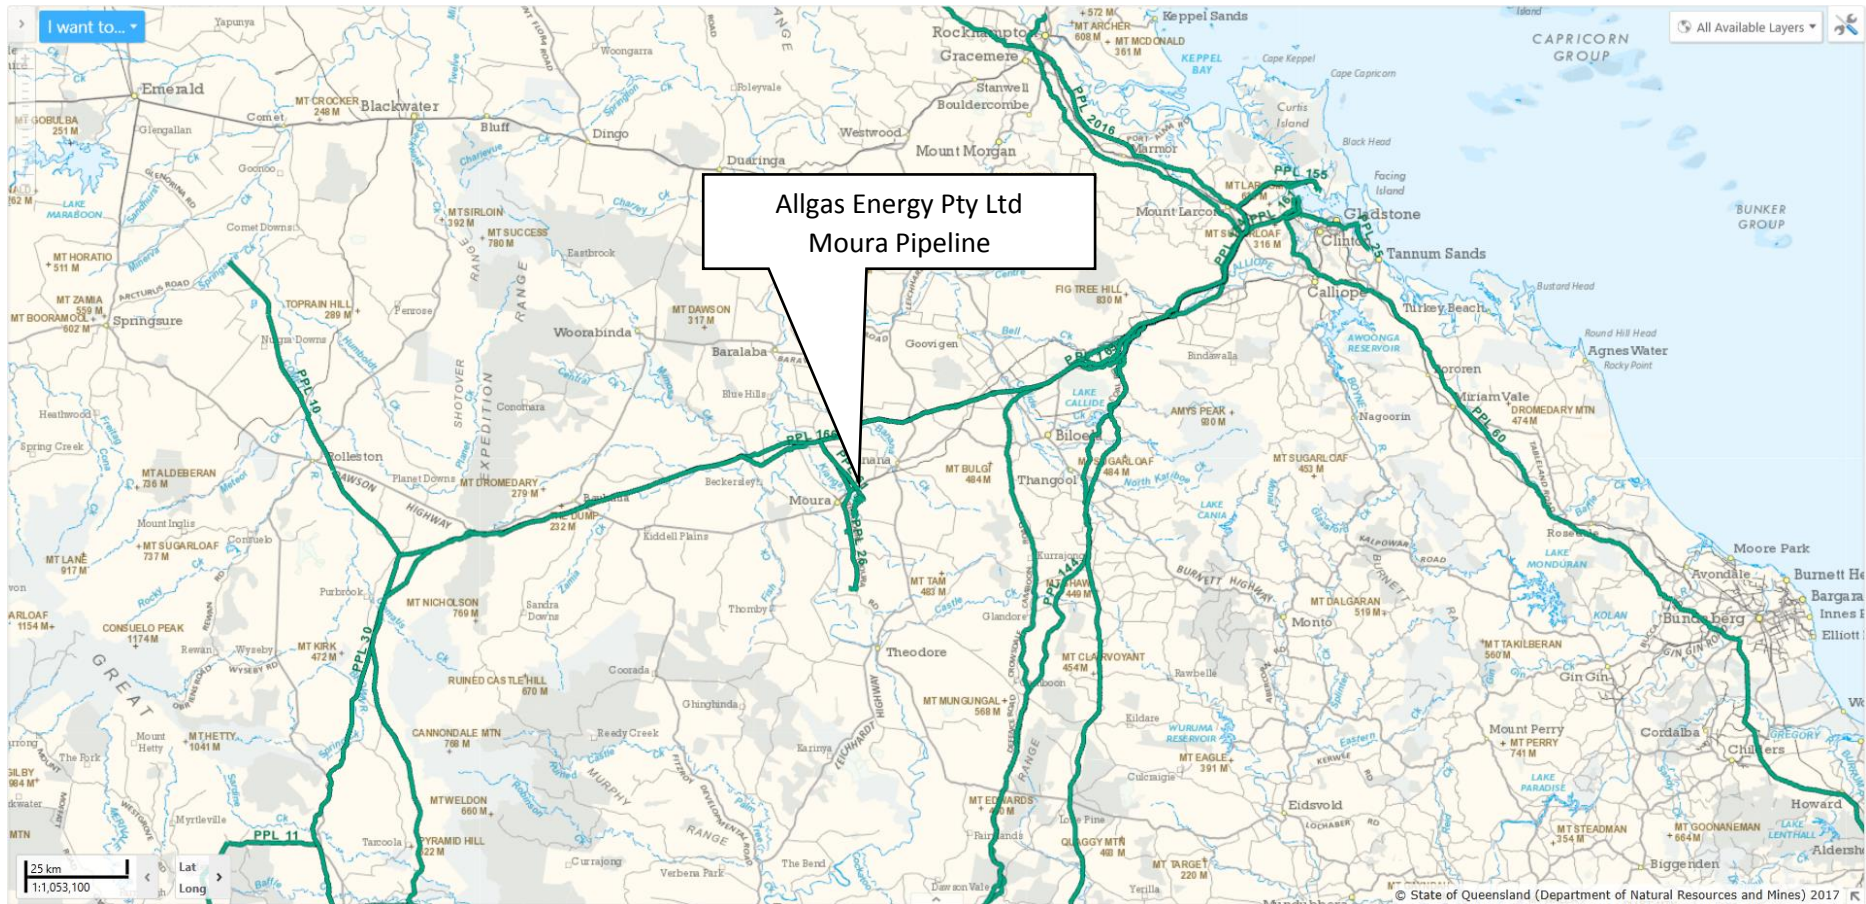

The Allgas Energy Moura Pipeline is a 1 km pipeline taking gas from the WestSide Corporation Ltd-owned Meridien Pipeline (Qld PPL 26) and delivering it to the Queensland Nitrates Pty Ltd facility at Three Chain Road, Moura, Queensland.