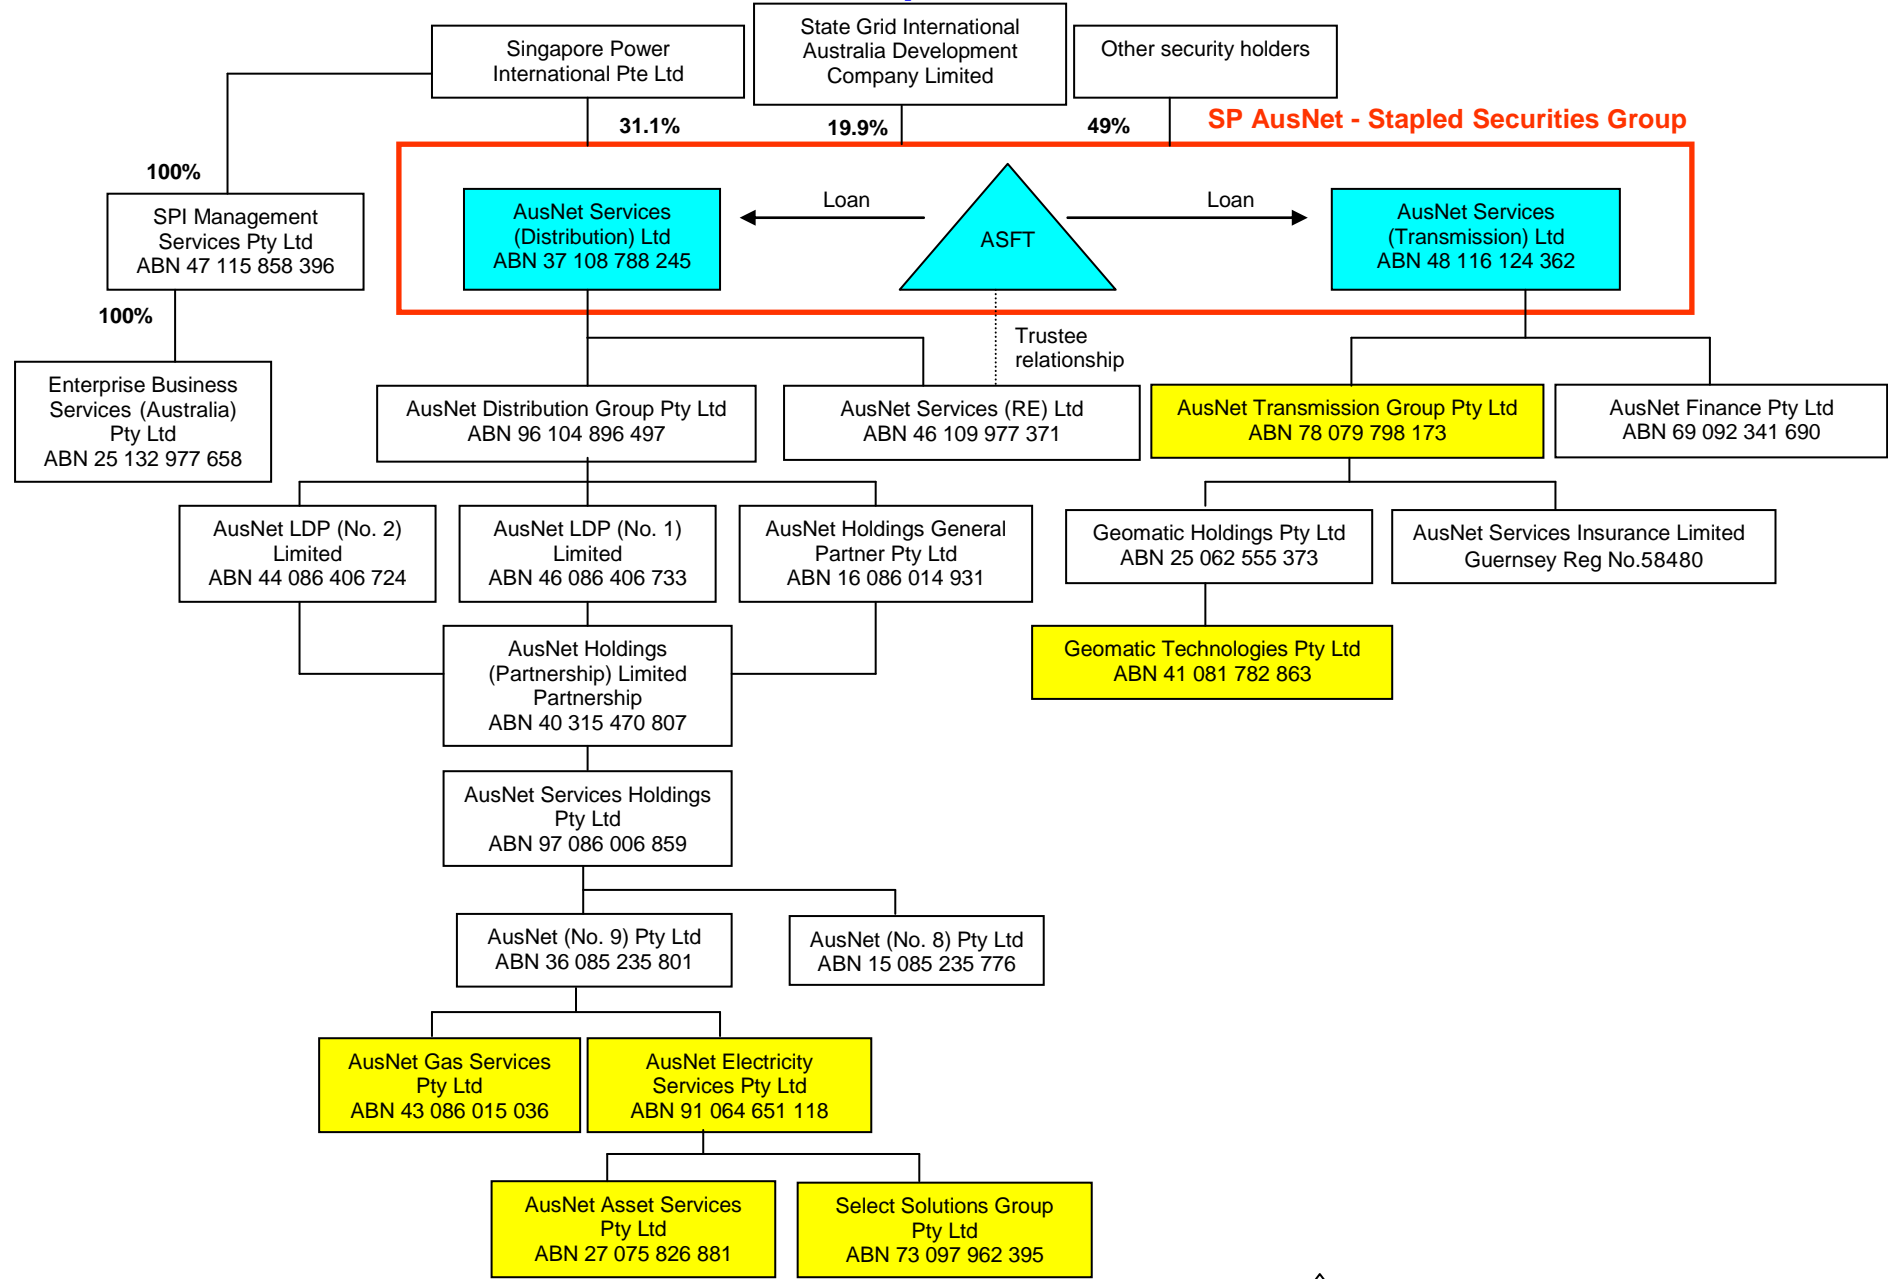

AusNet Services Corporate Structure*

*Structure as at 4 August 2014

 ASFT refers to AusNet Services (Finance) Trust