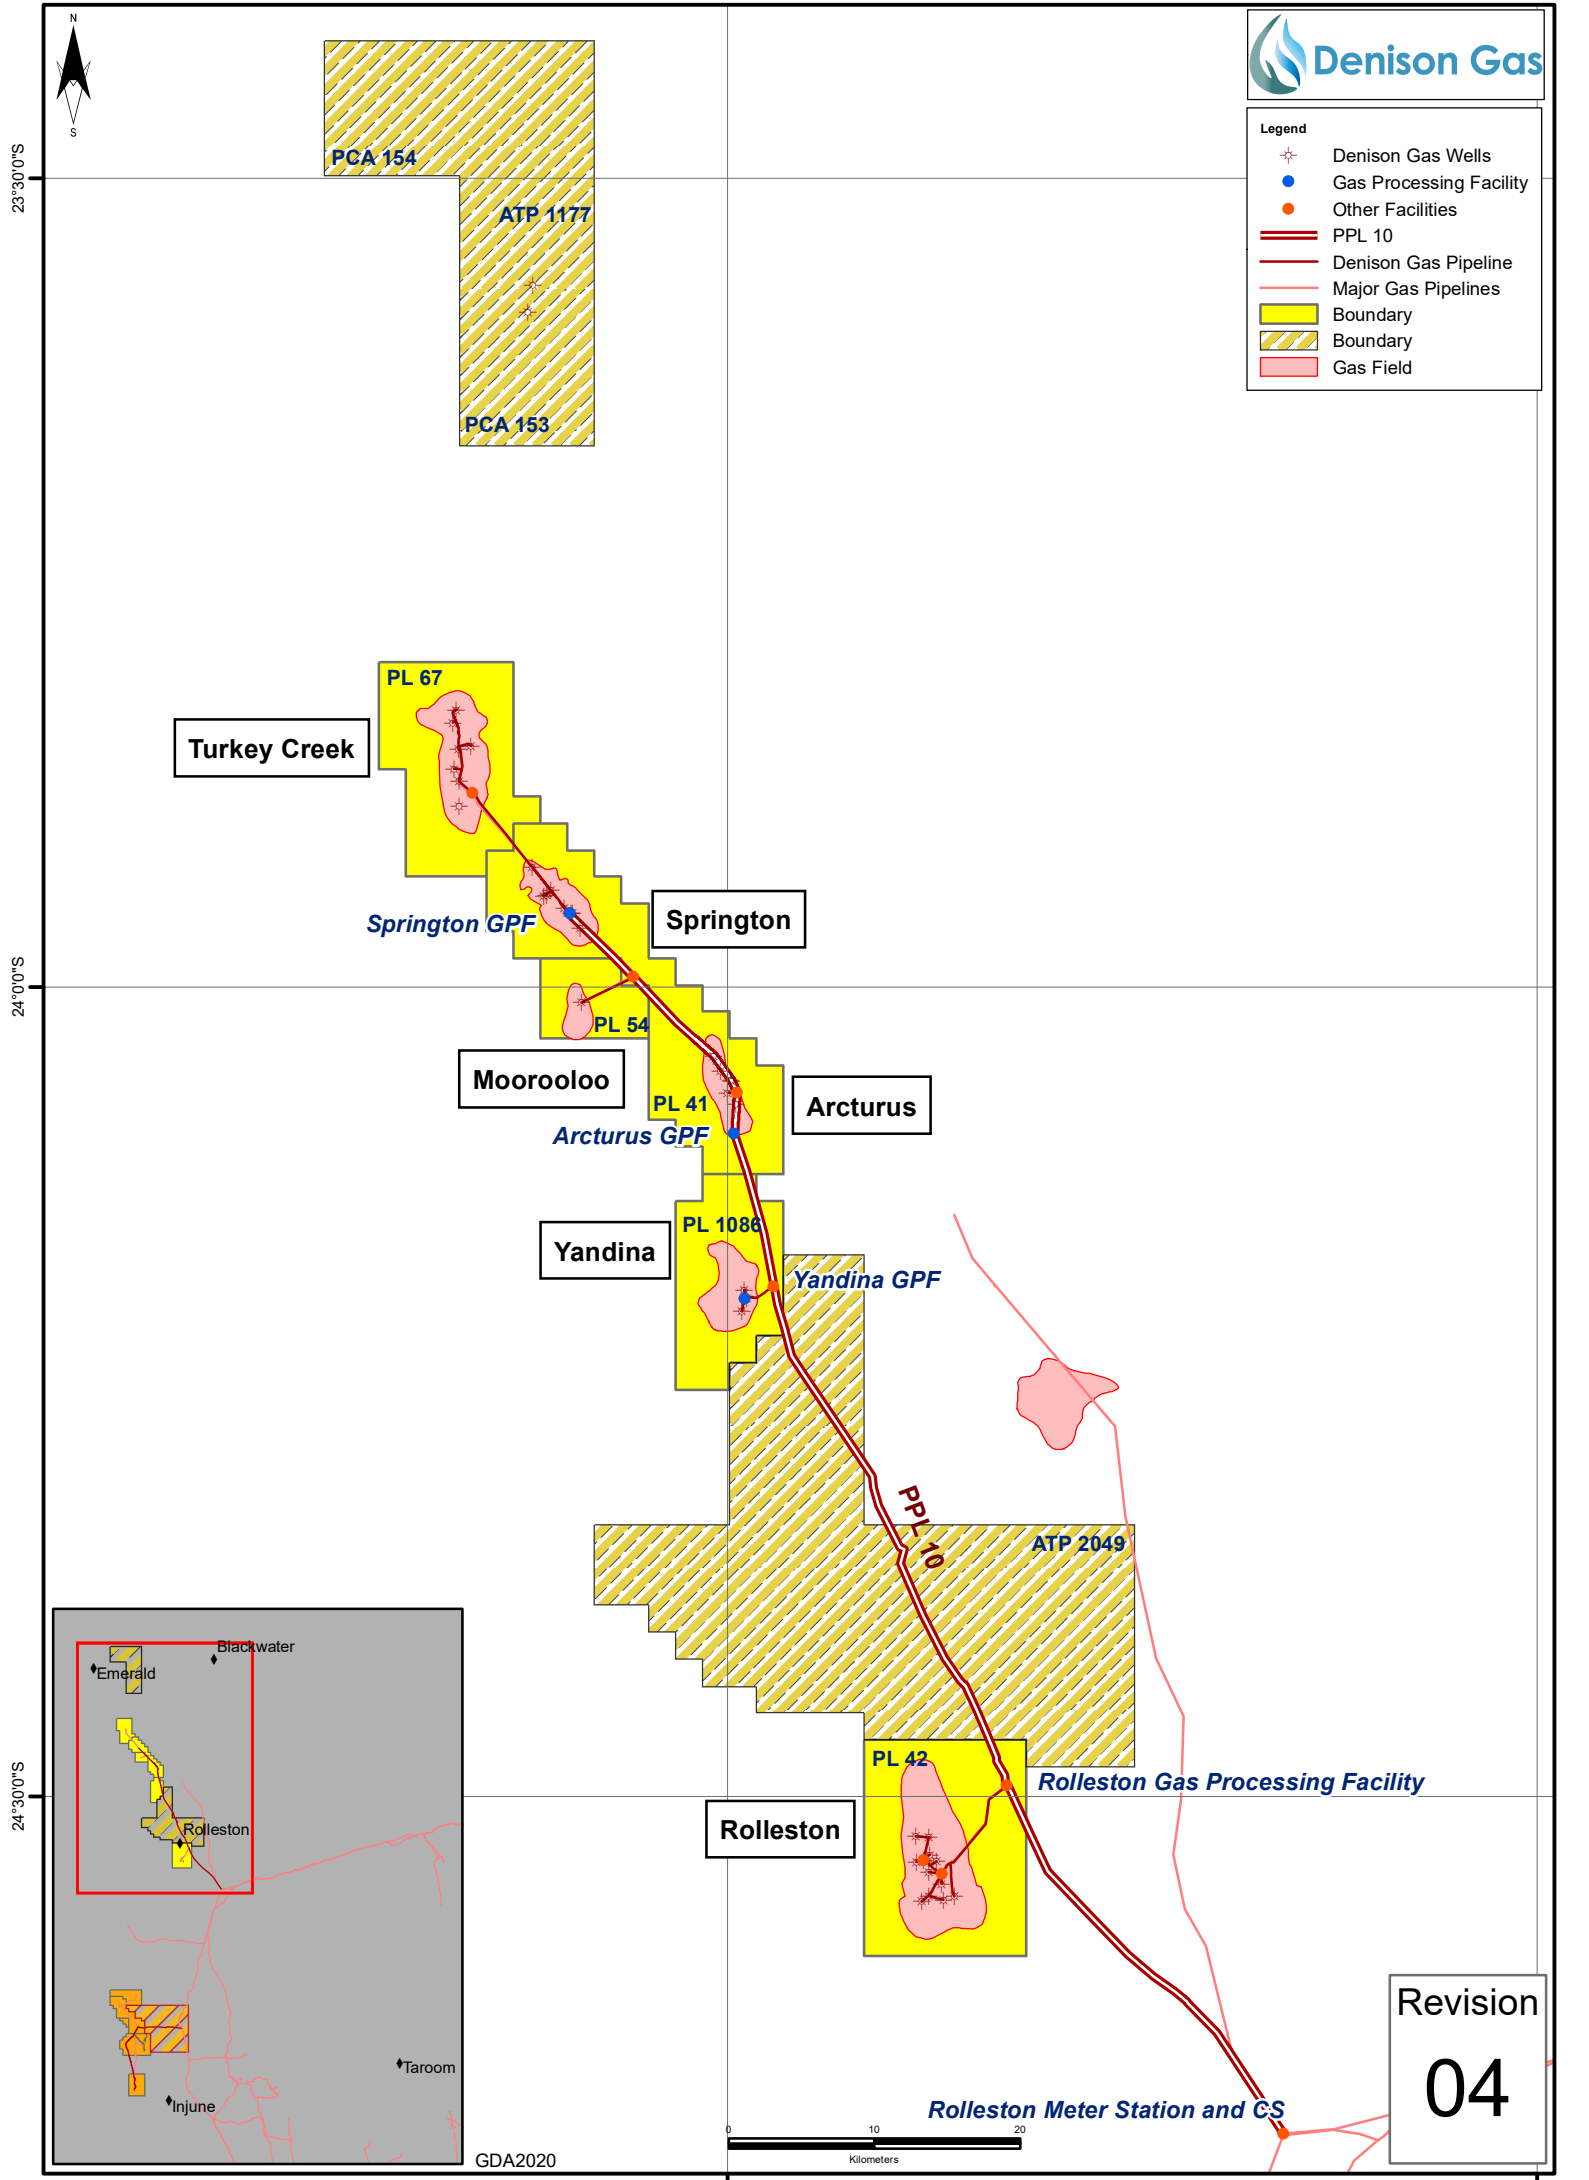

Legend

- Denison Gas Wells
- Gas Processing Facility
- Other Facilities
- PPL 10
- Denison Gas Pipeline
- Major Gas Pipelines
- Boundary
- Boundary
- Gas Field

Revision
04

Rolleston Meter Station and CS

GDA2020