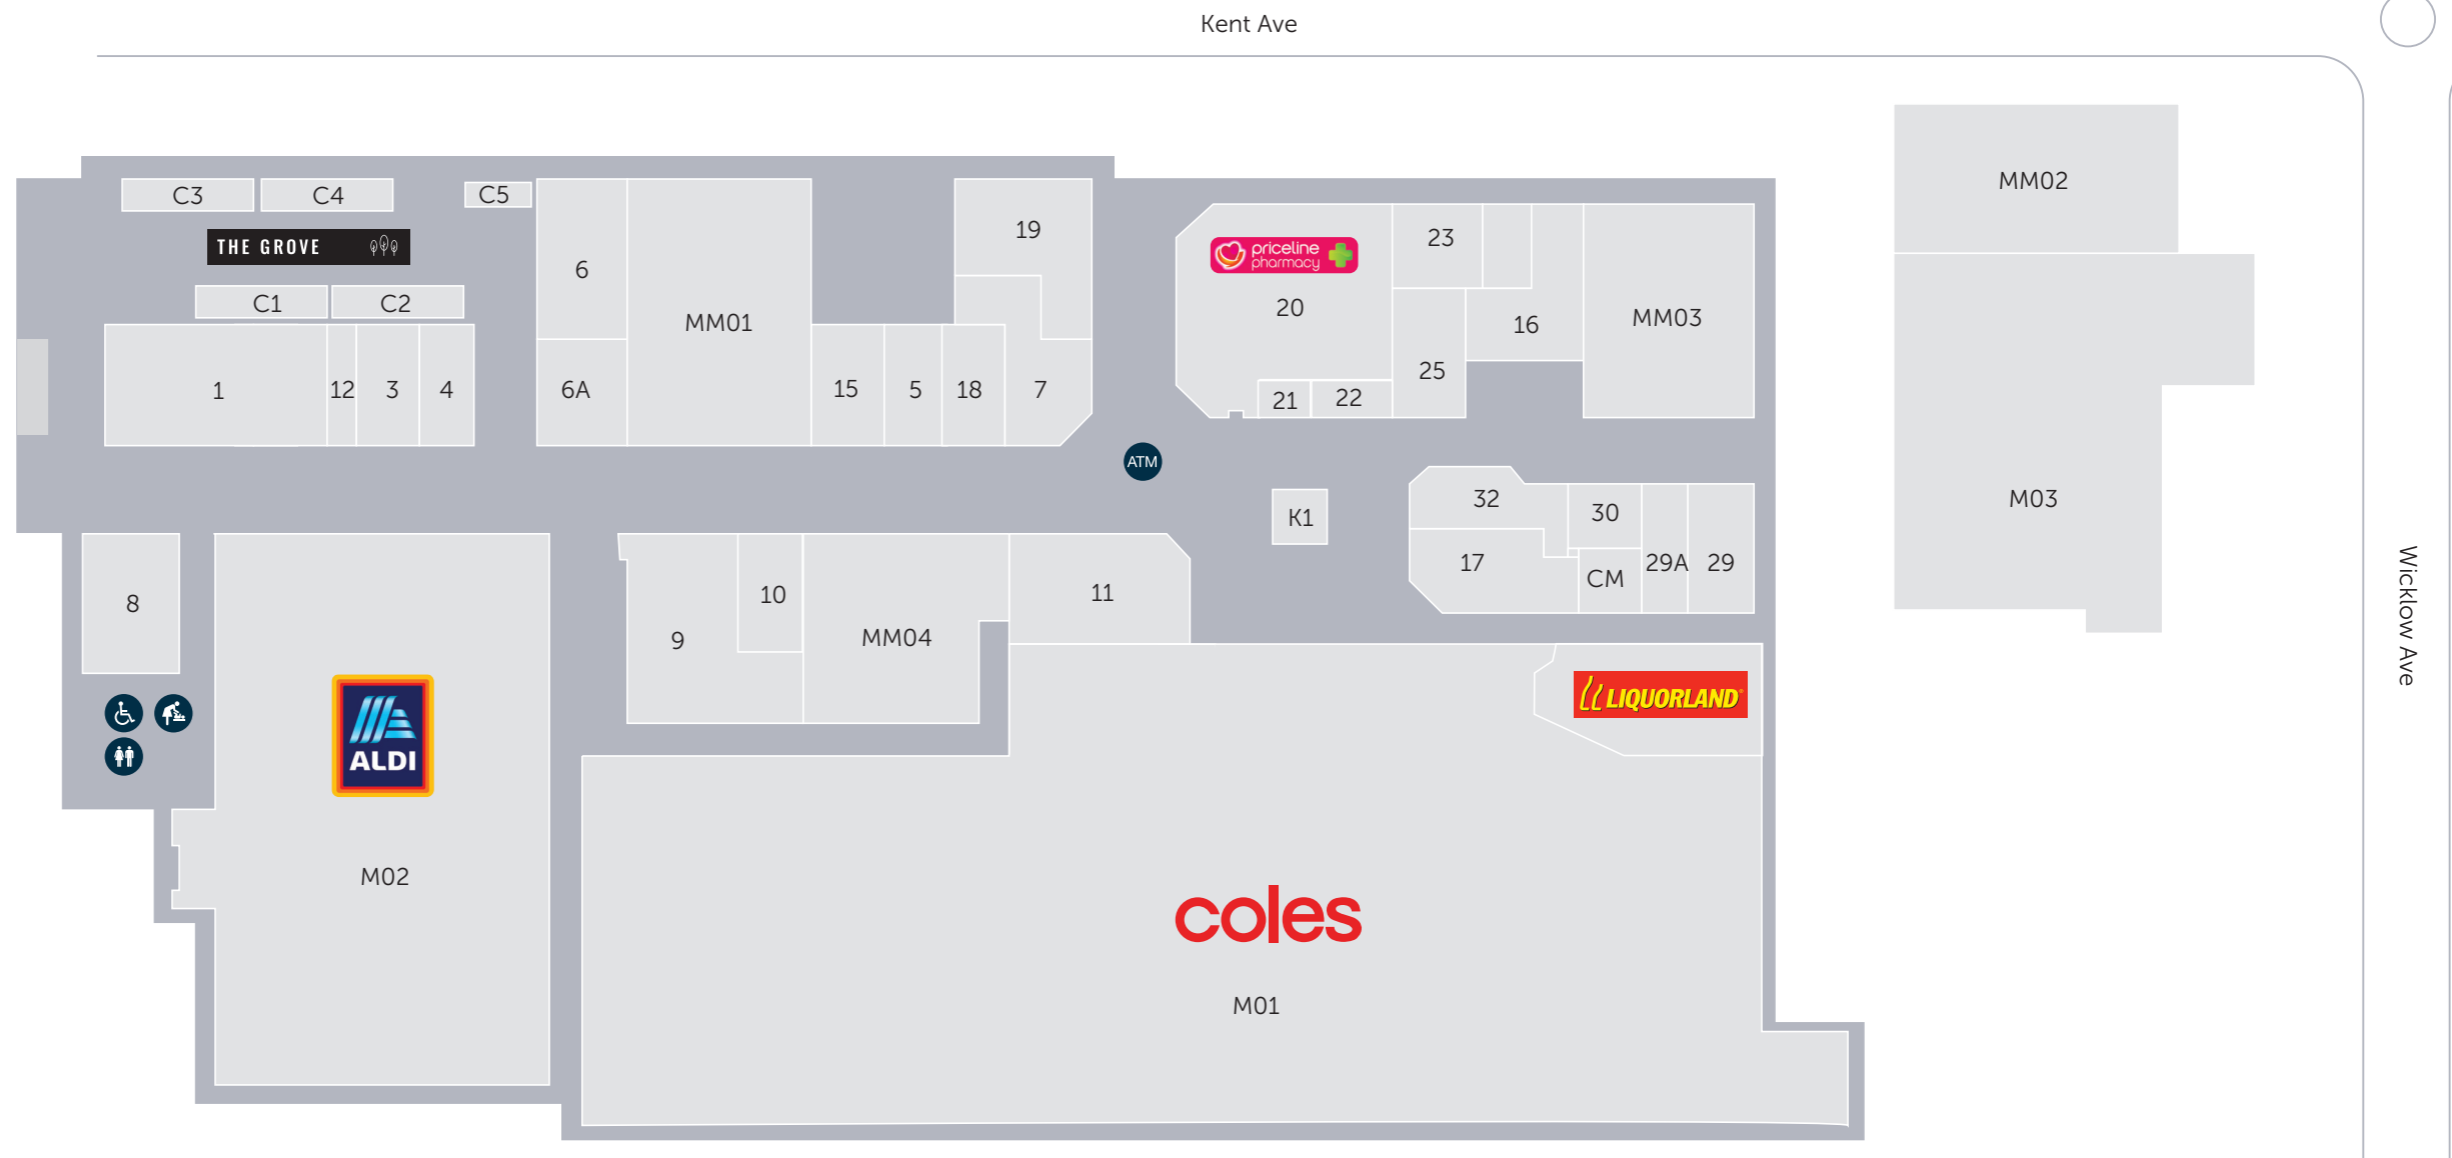

Store Directory

SUPERMARKETS & LIQUOR

ALDI	M02
Bottlemart	8
Coles	M01
Liquorland	M01
The Local Asian Grocer	17

FRESH FOOD

Baker's Delight	32
Rainbow Meats	11
Steve Costi's Seafood	7
Zesty Land Fine Foods	MM04